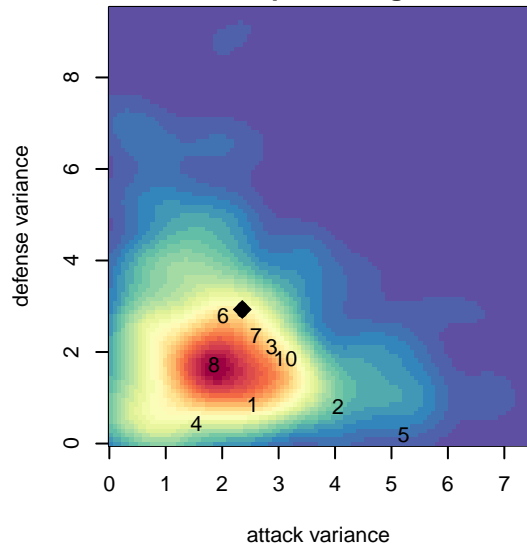

**attack and defense variance (black dot)
relative to other teams
and top 10 in region**