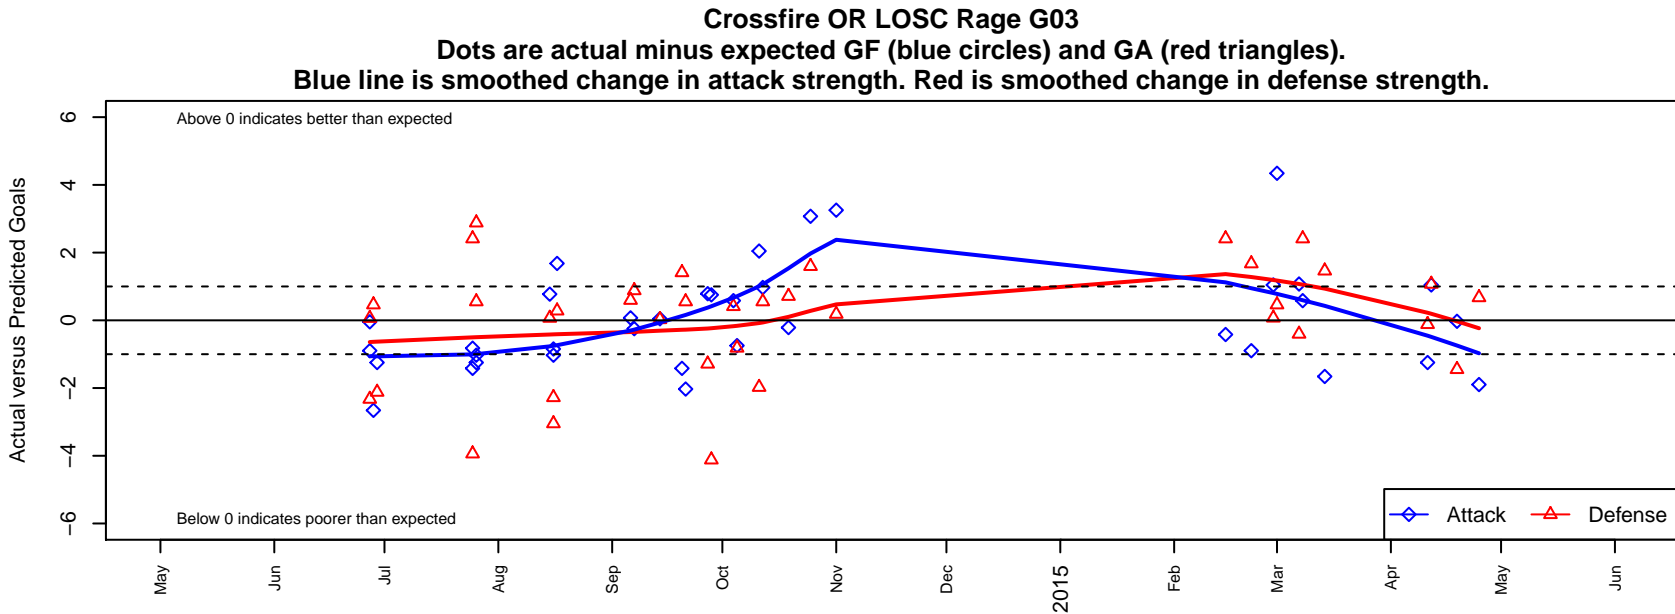

**attack and defense variance (black dot)
relative to other teams
and top 10 in region**

**attack and defense rating
relative to others at age
and all opponents in last 13 months**

Crossfire OR LOSC Rage G03

Crossfire Oregon
Lake Oswego, OR
G03 total strength=661
attack=0.82 defense=0.47
fall league = OPL Premier U11
spr league = Spr OPL Mt Hood Div U11

alt names used:
Crossfire OR LOSC G03 Rage
Crossfire OR Lake Oswego SC 03 Rage
CROSSFIRE OREGON LAKE OSWEGO SC R
Crossfire OR Lake Oswego SC 03 Rage
Crossfire Oregon – Lake Oswego SC Rage
Crossfire OR Lake Oswego SC 03 Rage

Venues played:
2014 United Cup U11
2014 Oswego Nike Cup Gold U11
2014 Mt Hood Challenge U11
2014 OPL Premier Division U11
2014 Spr OPL Mt Hood Division U11
2014 OPL State Cup U11