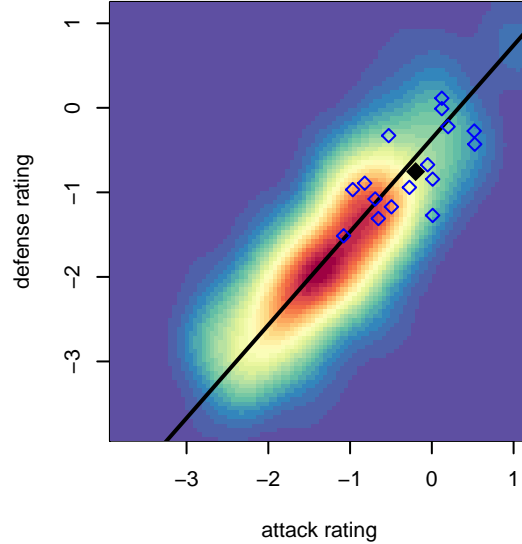

**attack and defense rating
relative to others at age
and all opponents in last 13 months**