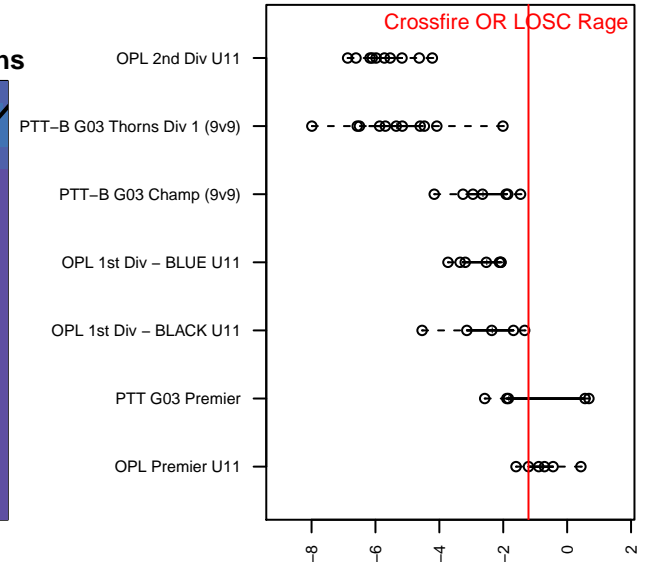

**attack and defense rating
relative to others at age
and all opponents in last 13 months**